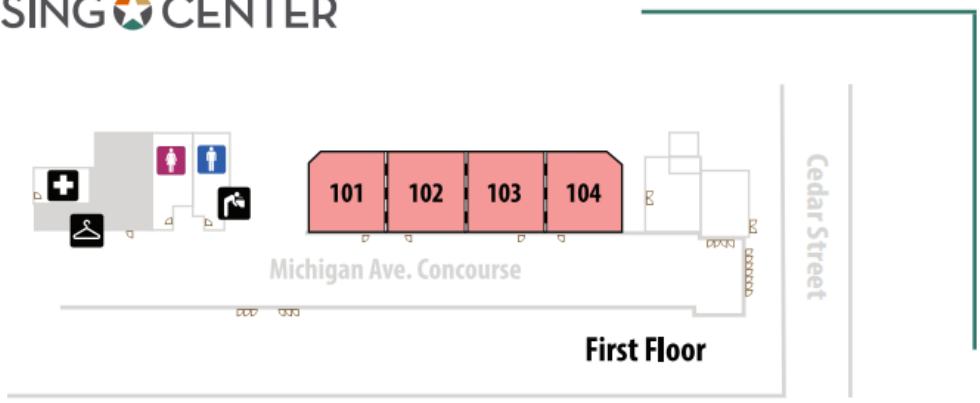

Lansing Center and Double Tree Floor Maps
MACAE Annual Fall Conference
October 15-18, 2023

Lansing Center (Sunday- Tuesday): Sessions are on the first and second levels

Double Tree Hotel (Wednesday): The Conference will be on the second level accessible by the bank of elevators.

Lansing Center Meeting Rooms 101-104

- MAP KEY
- Removable Walls
 - Men's Bathroom
 - Coat Check
 - Women's Bathroom
 - Drinking Fountain
 - First Aid

Lansing Center Meeting Rooms 201 and 202