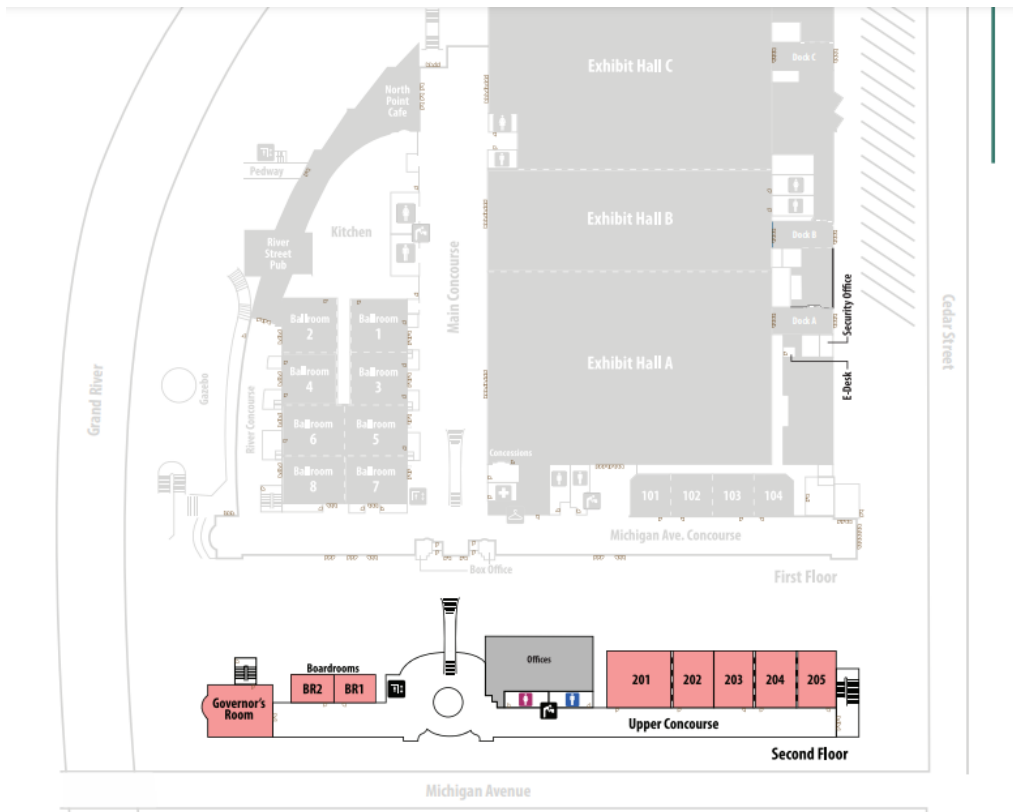

Lansing Center and Double Tree Floor Maps
MACAE Annual Fall Conference
October 15-18, 2023

Lansing Center (Sunday- Tuesday): Sessions are on the first and second levels

Double Tree Hotel (Wednesday): The Conference will be on the second level accessible by the bank of elevators.

Lansing Center Meeting Rooms 101-104

- MAP KEY
- Removable Walls
 - Men's Bathroom
 - Coat Check
 - Women's Bathroom
 - Drinking Fountain
 - First Aid

Lansing Center Meeting Rooms 201 and 202