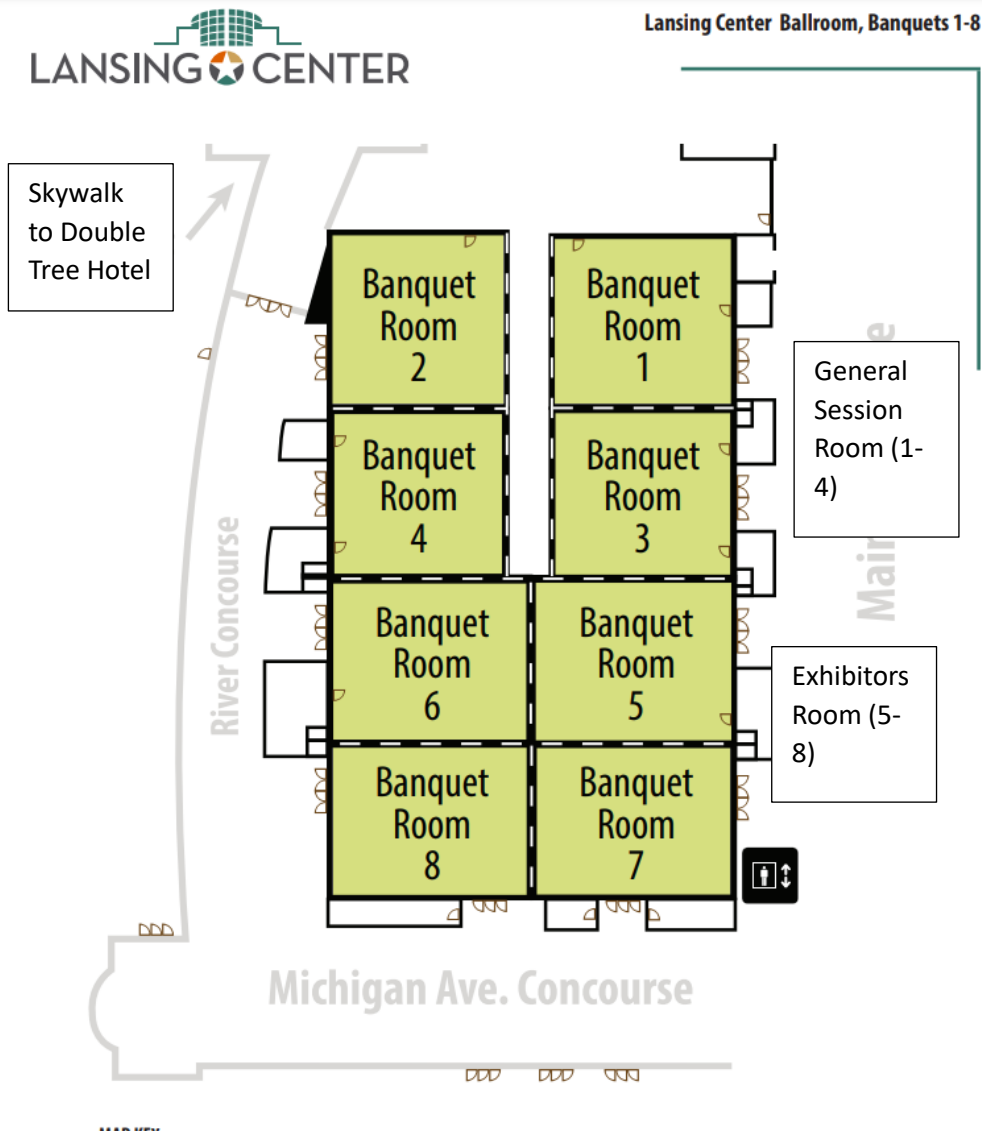

Lansing Center and Double Tree Floor Maps
MACAE Annual Fall Conference
October 15-18, 2023

Lansing Center (Sunday- Tuesday): Sessions are on the first and second levels

Double Tree Hotel (Wednesday): The Conference will be on the second level accessible by the bank of elevators.

Lansing Center Meeting Rooms 101-104

- MAP KEY
- Removable Walls
 - Men's Bathroom
 - Coat Check
 - Women's Bathroom
 - Drinking Fountain
 - First Aid

Lansing Center Meeting Rooms 201 and 202